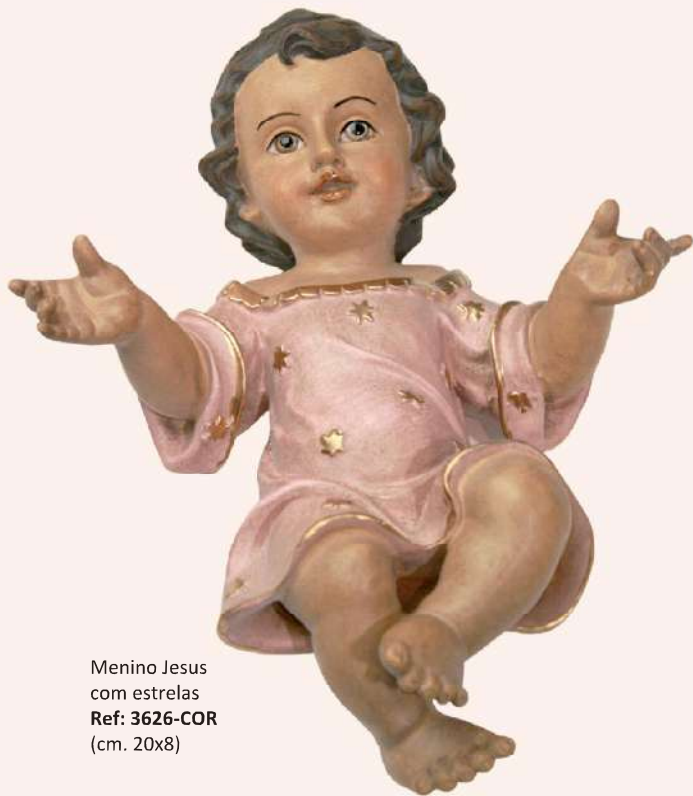

CATÁLOGO
PRESEÍPIOS
NATIVITY SCENES

PRESEÍPIOS NATIVITY SCENES

JULIARTE

PORTUGAL

M. Vestido
Ref: 3426-VE
(cm. 30x10)

M. Vestido
Ref: 3425-VE
(cm. 40x14)

M. Vestido
Ref: 3325-VE
(cm. 53x18)

Menino Jesus
com estrelas
Ref: 3626-COR
(cm. 20x8)

Menino Jesus
Ref: 3628-COR
(cm. 12x3)

Menino Jesus
Ref: 3627-MCP
(cm. 15x5)

Menino Jesus
Ref: 3524-MCP
(cm. 30x13)
Ref: 3523
(cm. 21x14)

Menino Jesus
Ref: 3100-MCP
(cm 25x8)
Cama
Ref: C/30
(cm. 30)

Menino Jesus
Ref: 3176-COR
(cm. 32x17)
Ref: 3177-COR
(cm. 36x19)
Cama
Ref: C/35
(cm. 35)

Menino Jesus
Ref: 3098-COR
(cm. 14x6)
Cama
Ref: C/13
(cm. 15)

Menino Jesus
Ref: 3100-COR
(cm. 25x9)
Cama
Ref: C/30
(cm. 30)

Menino Jesus
Ref: 3099-MC
(cm. 18x5)
Cama
Ref: C/18
(cm. 18)

Presépio (5 peças)
Ref: 3078-MC
(cm. 35)