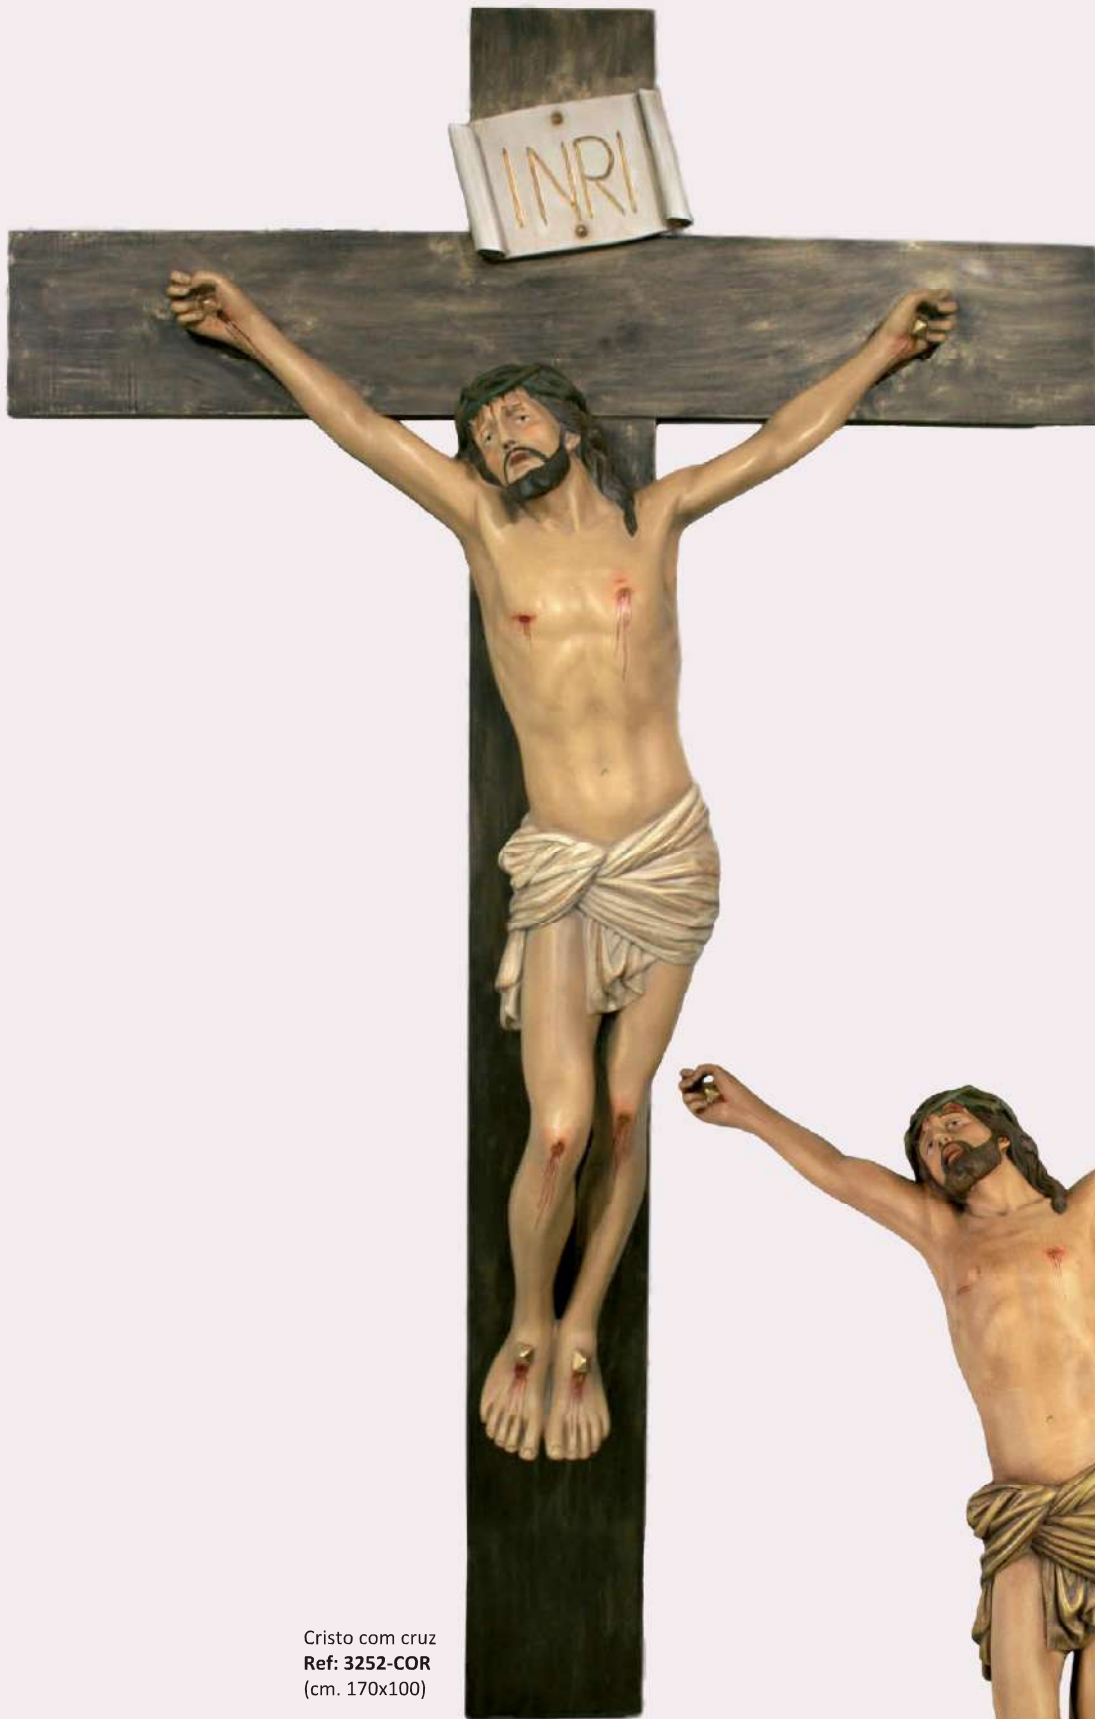

Cristo com cruz
Ref: 3252-COR
(cm. 170x100)