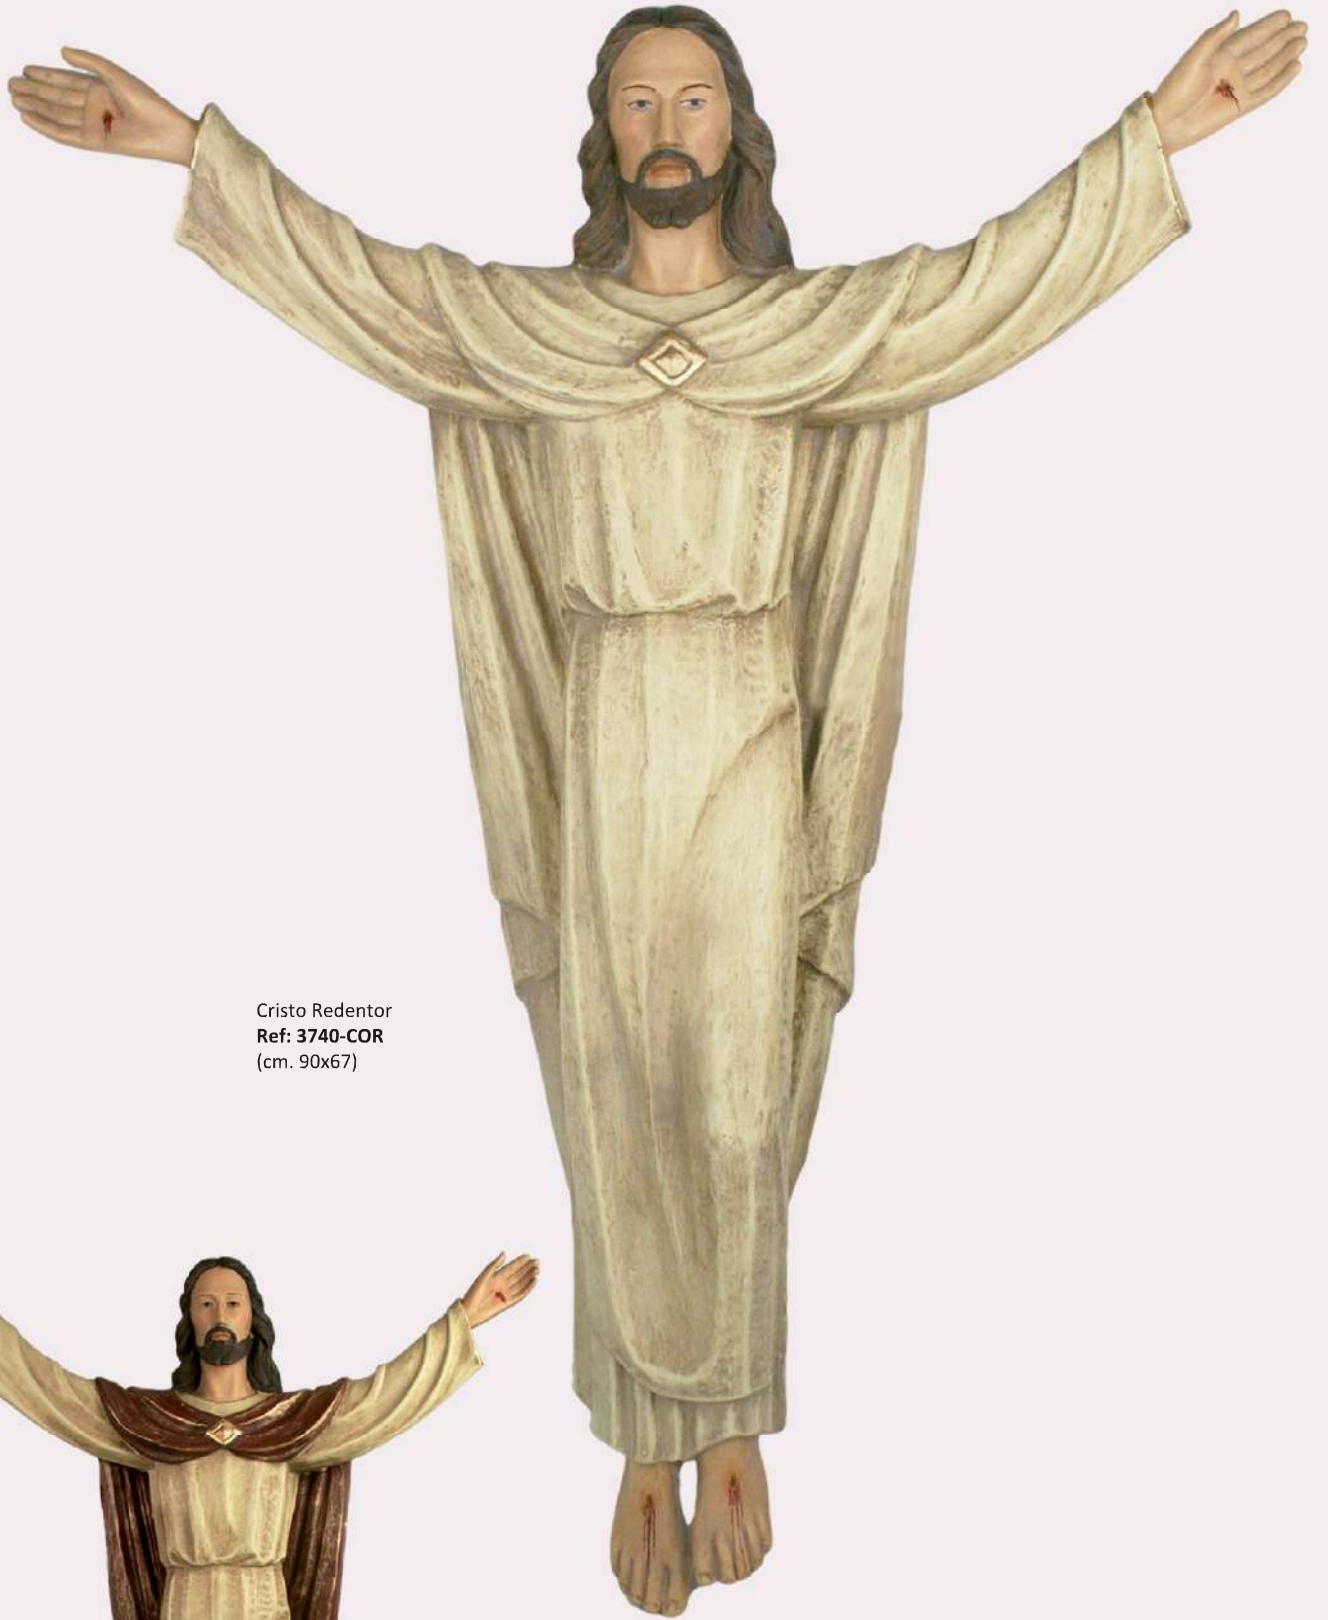

Cristo Redentor
Ref: 3740-COR
(cm. 90x67)